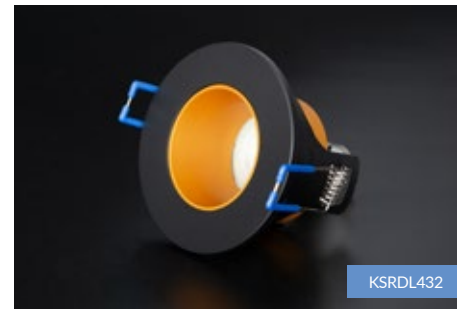

QR PRO BAFFLE LED

DOWNLIGHTS

BEZEL OPTIONS

KSRDL428