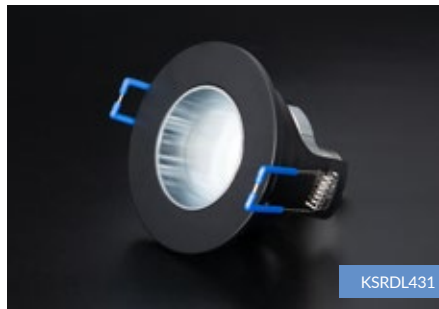

QR PRO BAFFLE LED

DOWNLIGHTS

BEZEL OPTIONS

KSRDL427