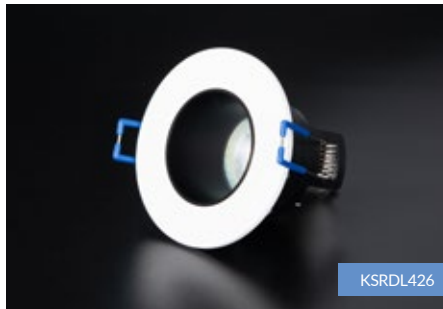

QR PRO BAFFLE LED

DOWNLIGHTS

BEZEL OPTIONS